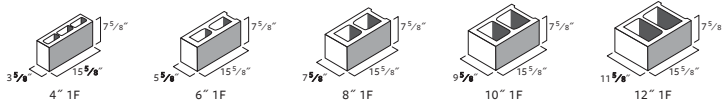

Smooth Moulded Shape Chart

Regulars

ALL AVAILABLE IN SASH & PIER CONFIGURATIONS

Corners

Specials

Solids

Oversized

Scored

3/8" score

Sills

Soundblox®

Insulated

Legend

- B Bottom Ground
- DBN Double Bullnose
- E End Ground
- F Face Ground
- H Half Length
- HH Half Height
- KO/BB Knockout Bond Beam
- SB/BB Solid Bottom Bond Beam
- SN Single Bullnose
- SN Sheepnose
- S Scored
- T Top Ground
- TBN Top Bullnose