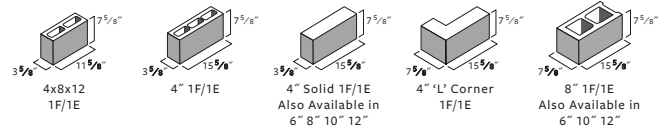

Smooth Moulded Shape Chart

Regulars

ALL AVAILABLE IN SASH & PIER CONFIGURATIONS

Corners

Specials

Solids

Oversized

Scored

3/8" score

Sills

Soundblox®

Insulated

Legend

- B Bottom Ground
- DBN Double Bullnose
- E End Ground
- F Face Ground
- H Half Length
- HH Half Height
- KO/BB Knockout Bond Beam
- SB/BB Solid Bottom Bond Beam
- SN Single Bullnose
- SN Sheepnose
- S Scored
- T Top Ground
- TBN Top Bullnose