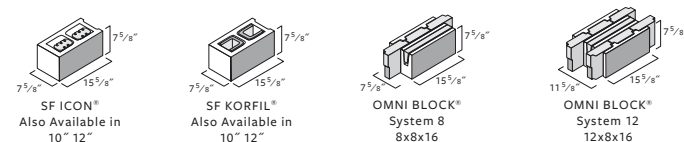

3/8" score

Sills

Soundblox®

Insulated

Legend

- B Bottom Ground
- DBN Double Bullnose
- E End Ground
- F Face Ground
- H Half Length
- HH Half Height
- KO/BB Knockout Bond Beam
- SB/BB Solid Bottom Bond Beam
- SN Single Bullnose
- SN Sheepnose
- S Scored
- T Top Ground
- TBN Top Bullnose