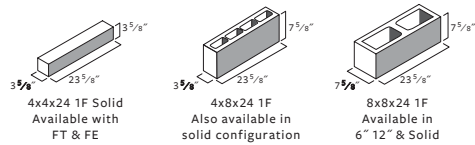

Smooth Moulded Shape Chart

Regulars

ALL AVAILABLE IN SASH & PIER CONFIGURATIONS

Corners

Specials

Solids

Oversized

Scored

3/8" score

Sills

Soundblox®

Insulated

Legend

- B Bottom Ground
- DBN Double Bullnose
- E End Ground
- F Face Ground
- H Half Length
- HH Half Height
- KO/BB Knockout Bond Beam
- SB/BB Solid Bottom Bond Beam
- SN Single Bullnose
- SN Sheepnose
- S Scored
- T Top Ground
- TBN Top Bullnose