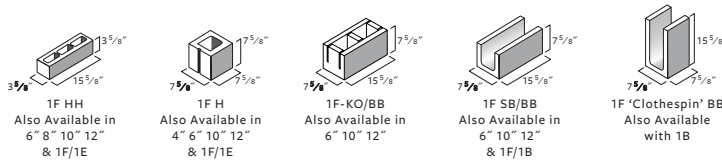

Smooth Moulded Shape Chart

Regulars

ALL AVAILABLE IN SASH & PIER CONFIGURATIONS

Corners

Specials

Solids

Oversized

Scored

3/8" score

Sills

Soundblox®

Insulated

Legend

- B Bottom Ground
- DBN Double Bullnose
- E End Ground
- F Face Ground
- H Half Length
- HH Half Height
- KO/BB Knockout Bond Beam
- SB/BB Solid Bottom Bond Beam
- SN Single Bullnose
- SN Sheepnose
- S Scored
- T Top Ground
- TBN Top Bullnose