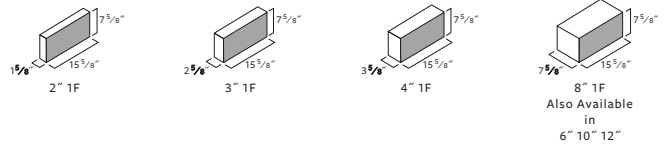

Smooth Moulded Shape Chart

Regulars

ALL AVAILABLE IN SASH & PIER CONFIGURATIONS

Corners

Specials

Solids

Oversized

Scored

3/8" score

Sills

Soundblox®

Insulated

Legend

- B Bottom Ground
- DBN Double Bullnose
- E End Ground
- F Face Ground
- H Half Length
- HH Half Height
- KO/BB Knockout Bond Beam
- SB/BB Solid Bottom Bond Beam
- SN Single Bullnose
- SN Sheepnose
- S Scored
- T Top Ground
- TBN Top Bullnose