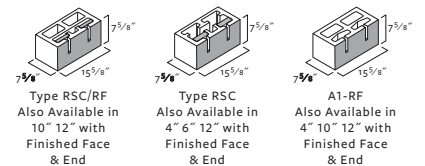

Smooth Moulded Shape Chart

Regulars

ALL AVAILABLE IN SASH & PIER CONFIGURATIONS

Corners

Specials

Solids

Oversized

Scored

3/8" score

Sills

Soundblox®

Insulated

Legend

- B Bottom Ground
- DBN Double Bullnose
- E End Ground
- F Face Ground
- H Half Length
- HH Half Height
- KO/BB Knockout Bond Beam
- SB/BB Solid Bottom Bond Beam
- SN Single Bullnose
- SN Sheepnose
- S Scored
- T Top Ground
- TBN Top Bullnose