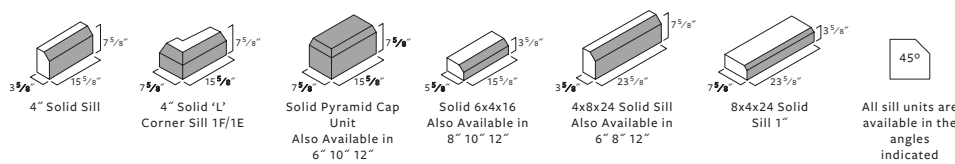

Smooth Moulded Shape Chart

Regulars

ALL AVAILABLE IN SASH & PIER CONFIGURATIONS

Corners

Specials

Solids

Oversized

Scored

3/8" score

Sills

Soundblox®

Insulated

Legend

- B Bottom Ground
- DBN Double Bullnose
- E End Ground
- F Face Ground
- H Half Length
- HH Half Height
- KO/BB Knockout Bond Beam
- SB/BB Solid Bottom Bond Beam
- SN Single Bullnose
- SN Sheepnose
- S Scored
- T Top Ground
- TBN Top Bullnose