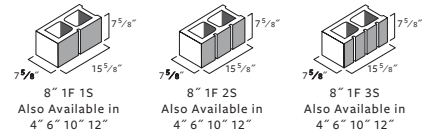

Smooth Moulded Shape Chart

Regulars

ALL AVAILABLE IN SASH & PIER CONFIGURATIONS

Corners

Specials

Solids

Oversized

Scored

3/8" score

Sills

Soundblox®

Insulated

Legend

- B Bottom Ground
- DBN Double Bullnose
- E End Ground
- F Face Ground
- H Half Length
- HH Half Height
- KO/BB Knockout Bond Beam
- SB/BB Solid Bottom Bond Beam
- SN Single Bullnose
- SN Sheepnose
- S Scored
- T Top Ground
- TBN Top Bullnose