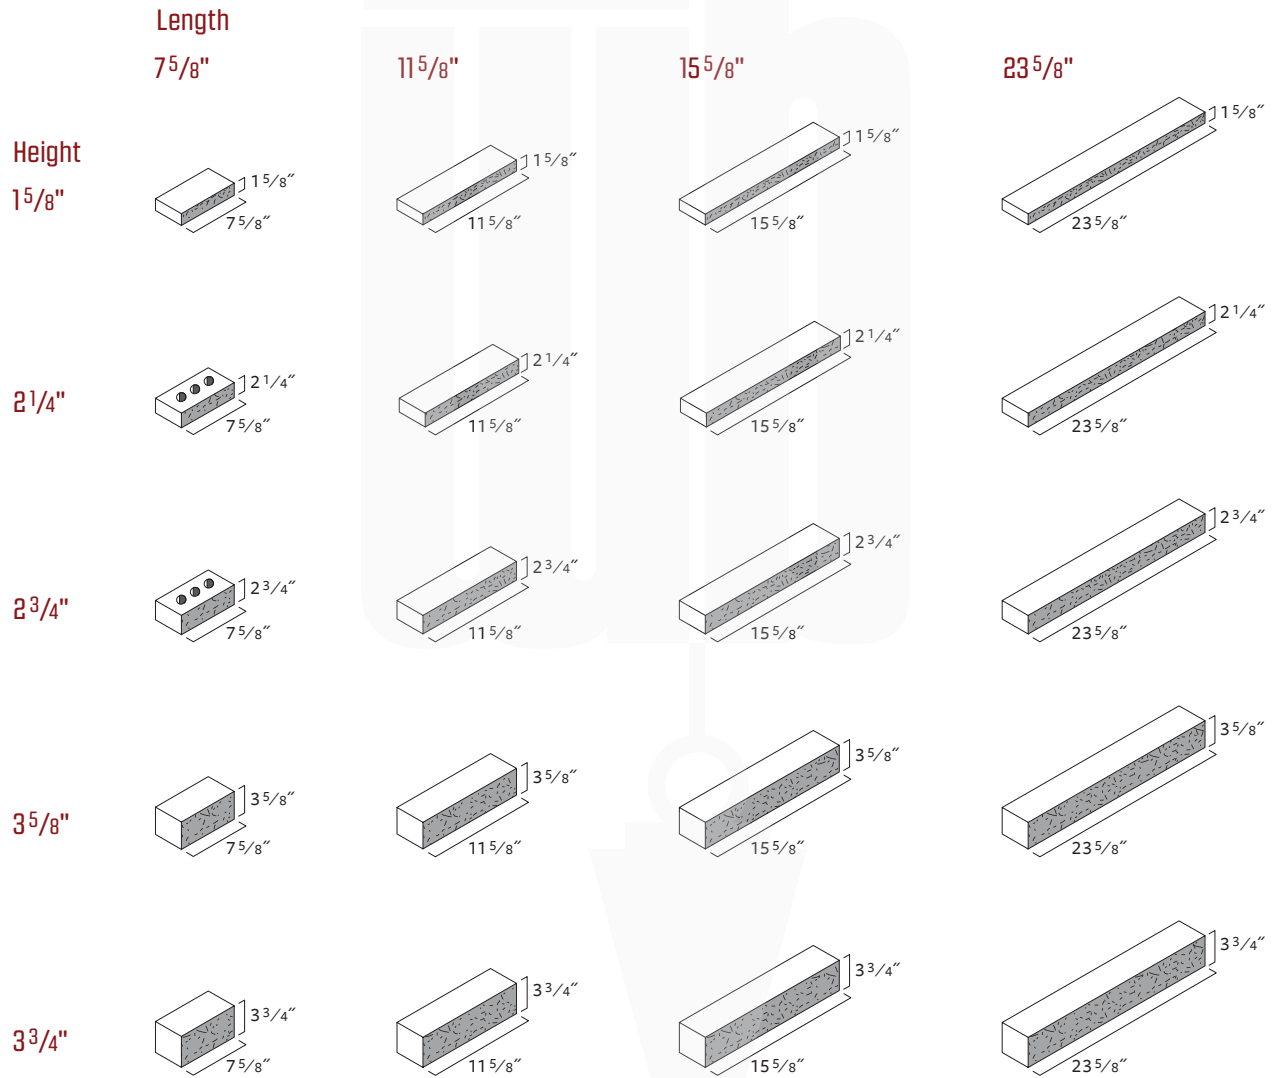

WESTBRICKS™ Size Chart

Split Face

ALL PRODUCTS ON THIS PAGE MEASURE

Corners

ALL PRODUCTS IN THIS LINE ARE AVAILABLE IN THE HEIGHTS ABOVE

* Due to the unique rough and irregular nature of the split face finish please expect a variation in bed depth.

All cored WESTBRICKS® also available in solid configuration.