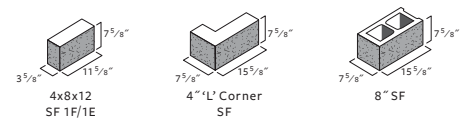

Split Face Shape Chart

Regulars

ALL AVAILABLE IN SASH & PIER CONFIGURATIONS

Corners

Specials

Scored

3/8" SCORE

Solids

Oversized

Sills

PLEASE CONTACT YOUR LOCAL SALES REPRESENTATIVE TO LEARN ABOUT DIFFERENT SILL ANGLES

Insulated

Legend

- SF Split Face
- H Half Length
- HH Half Height
- KO/BB Knockout Bond Beam
- SB/BB Solid Bottom Bond Beam
- S Scored