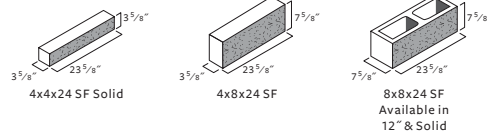

Split Face Shape Chart

Regulars

ALL AVAILABLE IN SASH & PIER CONFIGURATIONS

Corners

Specials

Scored

3/8" SCORE

Solids

Oversized

Sills

PLEASE CONTACT YOUR LOCAL SALES REPRESENTATIVE TO LEARN ABOUT DIFFERENT SILL ANGLES

Insulated

Legend

- SF Split Face
- H Half Length
- HH Half Height
- KO/BB Knockout Bond Beam
- SB/BB Solid Bottom Bond Beam
- S Scored