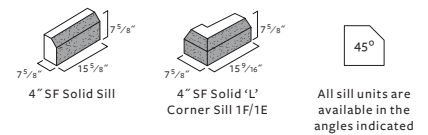

Split Face Shape Chart

Regulars

ALL AVAILABLE IN SASH & PIER CONFIGURATIONS

Corners

Specials

Scored

3/8" SCORE

Solids

Oversized

Sills

PLEASE CONTACT YOUR LOCAL SALES REPRESENTATIVE TO LEARN ABOUT DIFFERENT SILL ANGLES

Insulated

Legend

- SF Split Face
- H Half Length
- HH Half Height
- KO/BB Knockout Bond Beam
- SB/BB Solid Bottom Bond Beam
- S Scored