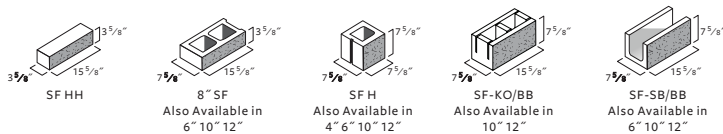

Split Face Shape Chart

Regulars

ALL AVAILABLE IN SASH & PIER CONFIGURATIONS

Corners

Specials

Scored

3/8" SCORE

Solids

Oversized

Sills

PLEASE CONTACT YOUR LOCAL SALES REPRESENTATIVE TO LEARN ABOUT DIFFERENT SILL ANGLES

Insulated

Legend

- SF Split Face
- H Half Length
- HH Half Height
- KO/BB Knockout Bond Beam
- SB/BB Solid Bottom Bond Beam
- S Scored