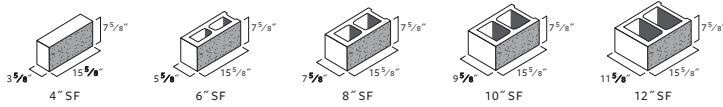

Split Face Shape Chart

Regulars

ALL AVAILABLE IN SASH & PIER CONFIGURATIONS

Corners

Specials

Scored

3/8" SCORE

Solids

Oversized

Sills

PLEASE CONTACT YOUR LOCAL SALES REPRESENTATIVE TO LEARN ABOUT DIFFERENT SILL ANGLES

Insulated

Legend

- SF Split Face
- H Half Length
- HH Half Height
- KO/BB Knockout Bond Beam
- SB/BB Solid Bottom Bond Beam
- S Scored