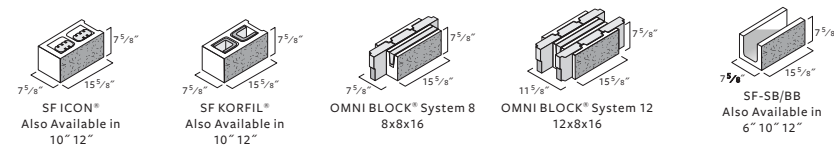

Oversized

Sills

PLEASE CONTACT YOUR LOCAL SALES REPRESENTATIVE TO LEARN ABOUT DIFFERENT SILL ANGLES

Insulated

Legend

- SF Split Face
- H Half Length
- HH Half Height
- KO/BB Knockout Bond Beam
- SB/BB Solid Bottom Bond Beam
- S Scored