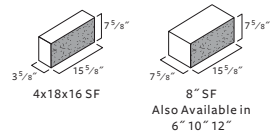

Split Face Shape Chart

Regulars

ALL AVAILABLE IN SASH & PIER CONFIGURATIONS

Corners

Specials

Scored

3/8" SCORE

Solids

Oversized

Sills

PLEASE CONTACT YOUR LOCAL SALES REPRESENTATIVE TO LEARN ABOUT DIFFERENT SILL ANGLES

Insulated

Legend

- SF Split Face
- H Half Length
- HH Half Height
- KO/BB Knockout Bond Beam
- SB/BB Solid Bottom Bond Beam
- S Scored