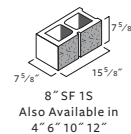

Split Face Shape Chart

Regulars

ALL AVAILABLE IN SASH & PIER CONFIGURATIONS

Corners

Specials

Scored

3/8" SCORE

Solids

Oversized

Sills

PLEASE CONTACT YOUR LOCAL SALES REPRESENTATIVE TO LEARN ABOUT DIFFERENT SILL ANGLES

Insulated

Legend

- SF Split Face
- H Half Length
- HH Half Height
- KO/BB Knockout Bond Beam
- SB/BB Solid Bottom Bond Beam
- S Scored