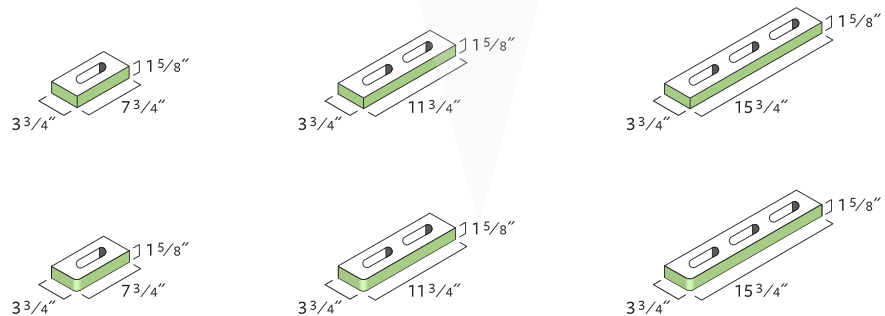

WESTBRICKS® Shape Chart

Spectra Glaze®

ALL PRODUCTS ON THIS PAGE MEASURE 3 3/4" DEEP

Height	Length 7 3/4"	Length 11 3/4"	Length 15 3/4"
1 5/8"	 MODULAR	 NORMAN	 MONARCH
2 1/4"	 MODULAR	 NORMAN	 MONARCH
2 3/4"	 MODULAR	 JUMBO	 MONARCH
3 5/8"*	 ECONO	 UTILITY	 MONARCH

*ALL 3 5/8" BLOCKS ARE OVERSIZED BY 1/8"

Corners and Bullnose

ALL PRODUCTS IN THIS LINE ARE AVAILABLE IN THE HEIGHTS ABOVE

LAYOUT AT CORNER MUST ACCOUNT FOR THE FACT THAT THE JAMB BLOCK CORNER ANGLE VARIES FROM 91-93 DEGREES.