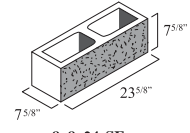

Split Face Shape Chart

Regulars

All available in Sash & Pier configurations

4" SF

6" SF

8" SF

10" SF

12" SF

Specials

SF HH

8" SF

Also Available in
6" 10" 12"

SF H

Also Available in
4" 6" 10" 12"

SF-KO/BB

Also Available in
10" 12"

SF SB/BB

Also Available in
6" 10" 12"

Corners

4x8x12
SF 1F/1E

4" 'L' Corner
SF

8" SF

Oversized

4x4x24 SF Solid

4x8x24 SF

8x8x24 SF
Available in
12" & Solid

Scored

3/8" score

8" SF 1S
Also Available in
4" 6" 10" 12"

Insulated

SF ICON®
Also Available in
10" 12"

SF KORFIL®
Also Available in
10" 12"