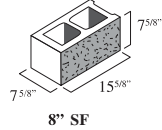

Split Face Shape Chart

Regulars

All available in Sash & Pier configurations

4" SF

6" SF

8" SF

10" SF

12" SF

Specials

SF HH

8" SF

Also Available in
6" 10" 12"

SF H

Also Available in
4" 6" 10" 12"

SF-KO/BB

Also Available in
10" 12"

SF SB/BB

Also Available in
6" 10" 12"

Corners

4x8x12
SF 1F/1E

4" 'L' Corner
SF

8" SF

Oversized

4x4x24 SF Solid