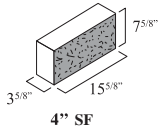

Split Face Shape Chart

Regulars

All available in Sash & Pier configurations

4" SF

6" SF

8" SF

10" SF

12" SF

Specials

SF HH

8" SF

Also Available in
6" 10" 12"

SF H

Also Available in
4" 6" 10" 12"

SF-KO/BB

Also Available in
10" 12"

SF SB/BB

Also Available in
6" 10" 12"

Corners

4x8x12
SF 1F/1E

4" 'L' Corner
SF

8" SF

Oversized

4x4x24 SF Solid