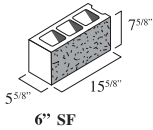

Split Face Shape Chart

Regulars

All available in Sash & Pier configurations

4" SF

6" SF

8" SF

10" SF

12" SF

Specials

SF HH

8" SF

Also Available in
6" 10" 12"

SF H

Also Available in
4" 6" 10" 12"

SF-KO/BB

Also Available in
10" 12"

SF SB/BB

Also Available in
6" 10" 12"

Corners

4x8x12
SF 1F/1E

4" 'L' Corner
SF

8" SF

Oversized

4x4x24 SF Solid