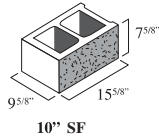

Split Face Shape Chart

Regulars

All available in Sash & Pier configurations

4" SF

6" SF

8" SF

10" SF

12" SF

Specials

SF HH

8" SF

Also Available in
6" 10" 12"

SF H

Also Available in
4" 6" 10" 12"

SF-KO/BB

Also Available in
10" 12"

SF SB/BB

Also Available in
6" 10" 12"

Corners

4x8x12
SF 1F/1E

4" 'L' Corner
SF

8" SF

Oversized

4x4x24 SF Solid