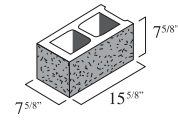

Split Face Shape Chart

Regulars

All available in Sash & Pier configurations

4" SF

6" SF

8" SF

10" SF

12" SF

Specials

SF HH

8" SF

Also Available in
6" 10" 12"

SF H

Also Available in
4" 6" 10" 12"

SF-KO/BB

Also Available in
10" 12"

SF SB/BB

Also Available in
6" 10" 12"

Corners

4x8x12
SF 1F/1E

4" 'L' Corner
SF

8" SF

Oversized

4x4x24 SF Solid

4x8x24 SF

8x8x24 SF
Available in
12" & Solid

Scored

3/8" score

8" SF 1S
Also Available in
4" 6" 10" 12"

Insulated

SF ICON®
Also Available in
10" 12"

SF KORFIL®
Also Available in
10" 12"