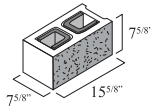

SF SB/BB

Also Available in
6" 10" 12"

Corners

4x8x12
SF 1F/1E

4" 'L' Corner
SF

8" SF

Oversized

4x4x24 SF Solid

4x8x24 SF

8x8x24 SF
Available in
12" & Solid

Scored

3/8" score

8" SF 1S
Also Available in
4" 6" 10" 12"

Insulated

SF ICON®
Also Available in
10" 12"

SF KORFIL®
Also Available in
10" 12"

Solids

8" S
Also Available in
6" 10" 12"

Sills

4" SF SOLID Sill

4" SF SOLID 'L'
Corner Sill 1F/1E

All sill units are available in the angles indicated

Legend

SF Split Face
H Half Length
HH Half Height
KO/BB Knockout Bond Beam
SB/BB Solid Bottom Bond Beam
S Scored