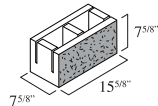

Split Face Shape Chart

Regulars

All available in Sash & Pier configurations

4" SF

6" SF

8" SF

10" SF

12" SF

Specials

SF HH

8" SF

Also Available in
6" 10" 12"

SF H

Also Available in
4" 6" 10" 12"

SF-KO/BB

Also Available in
10" 12"

SF SB/BB

Also Available in
6" 10" 12"

Corners

4x8x12
SF 1F/1E

4" 'L' Corner
SF

8" SF

Oversized

4x4x24 SF Solid