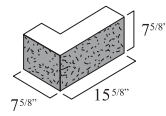

Split Face Shape Chart

Regulars

All available in Sash & Pier configurations

4" SF

6" SF

8" SF

10" SF

12" SF

Specials

SF HH

8" SF

Also Available in
6" 10" 12"

SF H

Also Available in
4" 6" 10" 12"

SF-KO/BB

Also Available in
10" 12"

SF SB/BB

Also Available in
6" 10" 12"

Corners

4x8x12
SF 1F/1E

4" 'L' Corner
SF

8" SF

Oversized

4x4x24 SF Solid