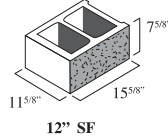

Split Face Shape Chart

Regulars

All available in Sash & Pier configurations

4" SF

6" SF

8" SF

10" SF

12" SF

Specials

SF HH

8" SF

Also Available in
6" 10" 12"

SF H

Also Available in
4" 6" 10" 12"

SF-KO/BB

Also Available in
10" 12"

SF SB/BB

Also Available in
6" 10" 12"

Corners

4x8x12
SF 1F/1E

4" 'L' Corner
SF

8" SF

Oversized

4x4x24 SF Solid